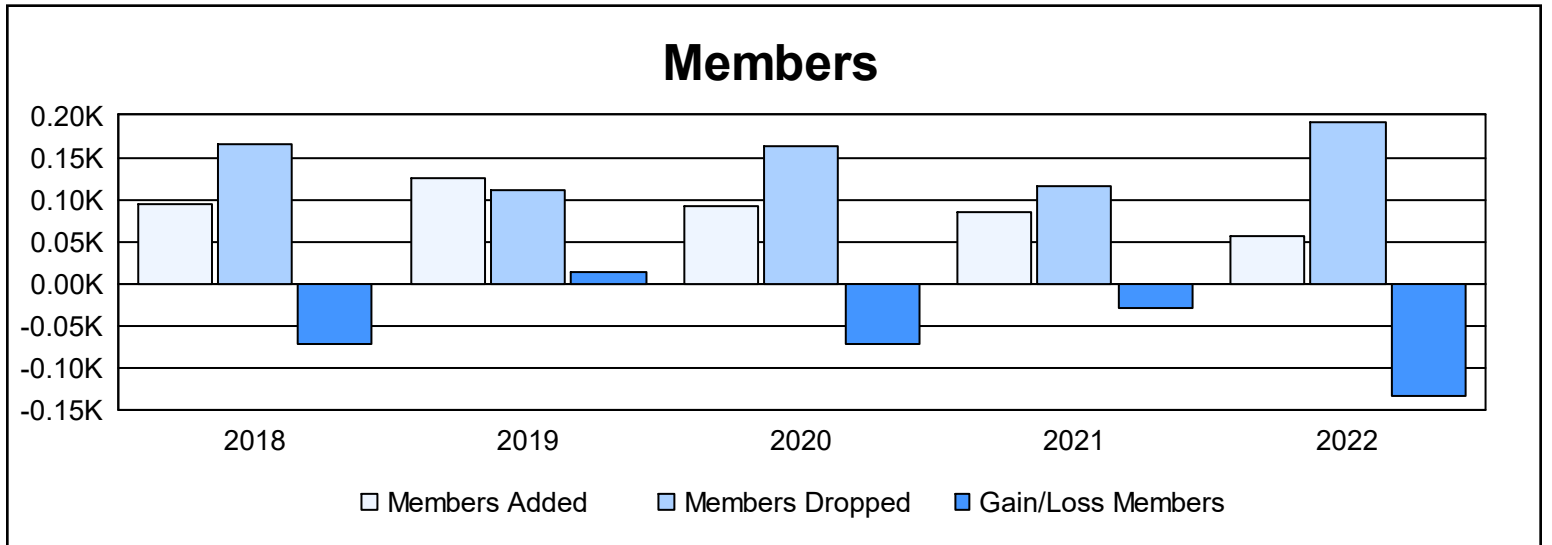

Year	New Clubs	Dropped Clubs	Gain/ Loss Clubs	New Members	Charter Members	Reinstate Members	Transfer Members	Total Member Added	Total Members Dropped	Gain/ Loss Members
2017-2018	0	2	-2	84	0	8	3	95	166	-71
2018-2019	0	0	0	117	0	3	5	125	111	14
2019-2020	0	2	-2	61	1	14	16	92	163	-71
2020-2021	1	1	0	46	27	8	4	85	115	-30
2021-2022	0	5	-5	51	0	3	3	57	191	-134
<b>Average</b>	<b>0</b>	<b>2</b>	<b>-2</b>	<b>72</b>	<b>6</b>	<b>7</b>	<b>6</b>	<b>91</b>	<b>149</b>	<b>-58</b>

### Membership Composition June 2022 Cumulative