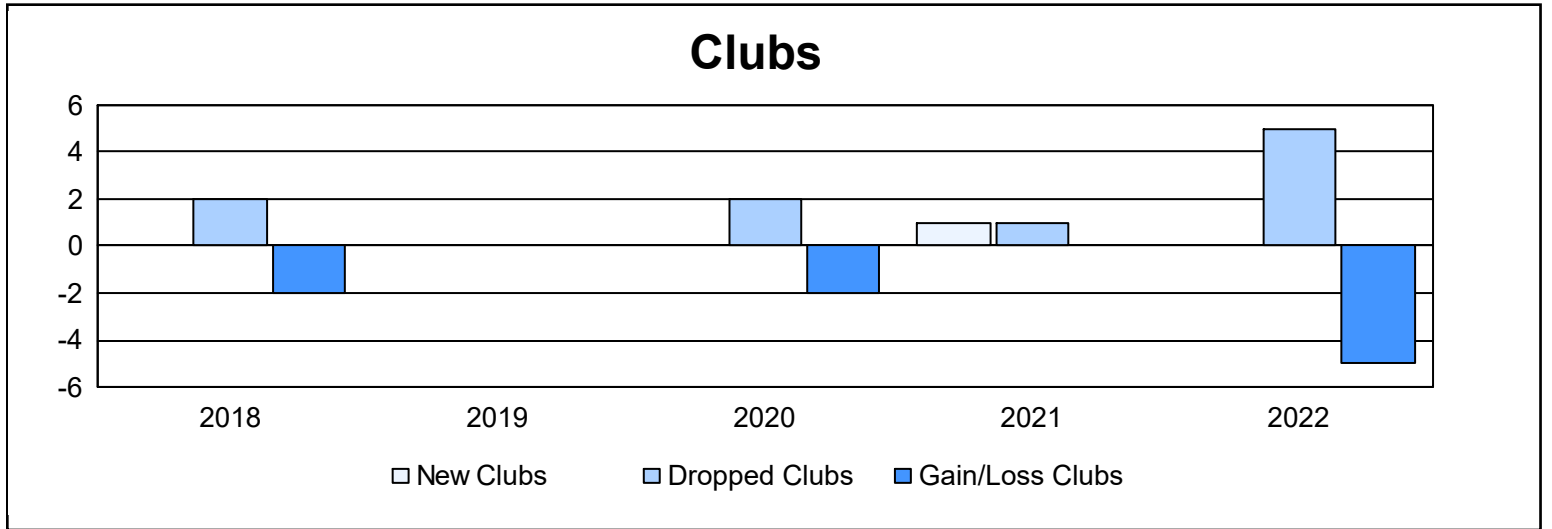

Year	New Clubs	Dropped Clubs	Gain/ Loss Clubs	New Members	Charter Members	Reinstate Members	Transfer Members	Total Member Added	Total Members Dropped	Gain/ Loss Members
2017-2018	0	2	-2	84	0	8	3	95	166	-71
2018-2019	0	0	0	117	0	3	5	125	111	14
2019-2020	0	2	-2	61	1	14	16	92	163	-71
2020-2021	1	1	0	46	27	8	4	85	115	-30
2021-2022	0	5	-5	51	0	3	3	57	191	-134
<b>Average</b>	<b>0</b>	<b>2</b>	<b>-2</b>	<b>72</b>	<b>6</b>	<b>7</b>	<b>6</b>	<b>91</b>	<b>149</b>	<b>-58</b>

### Membership Composition June 2022 Cumulative